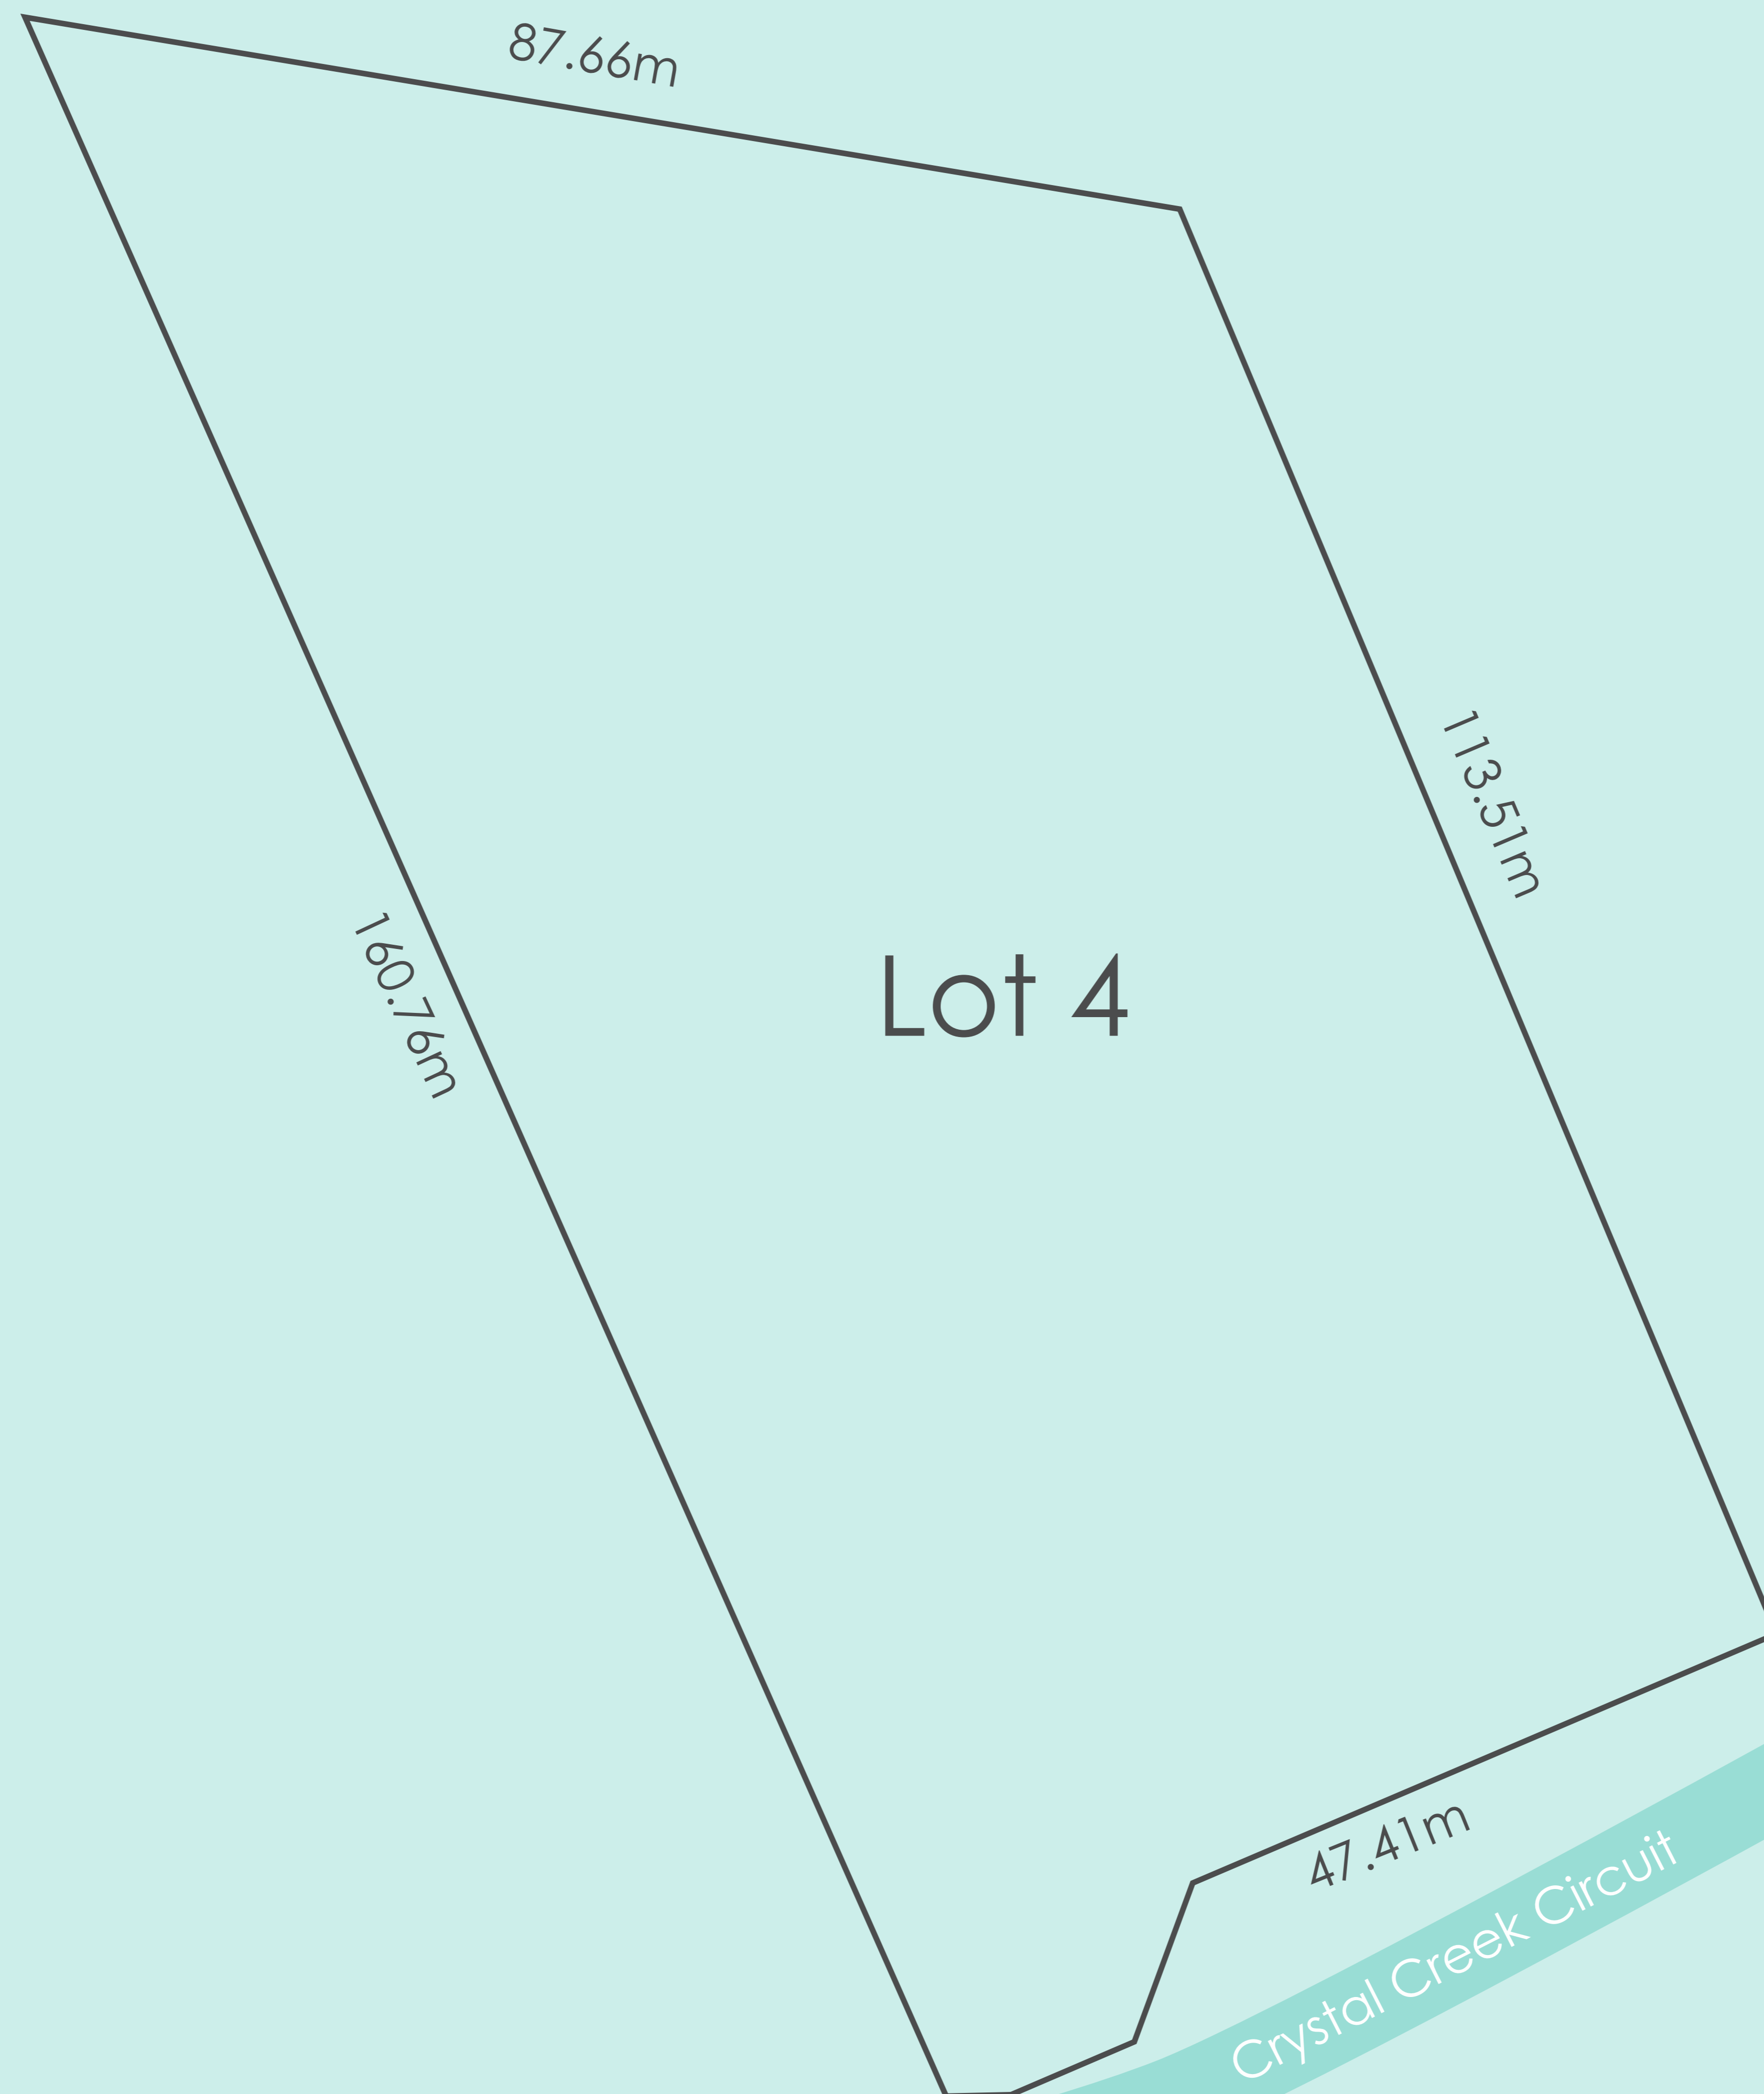

## Lot 4

84 Crystal Creek Circuit, Coorabell

- 2.48 acres
- Elevated hinterland views
- North facing
- Contact Agent for information kit

 **Knight  
Frank**

**James Elliott** 0425 204 171  
James.Elliott@au.knightfrank.com