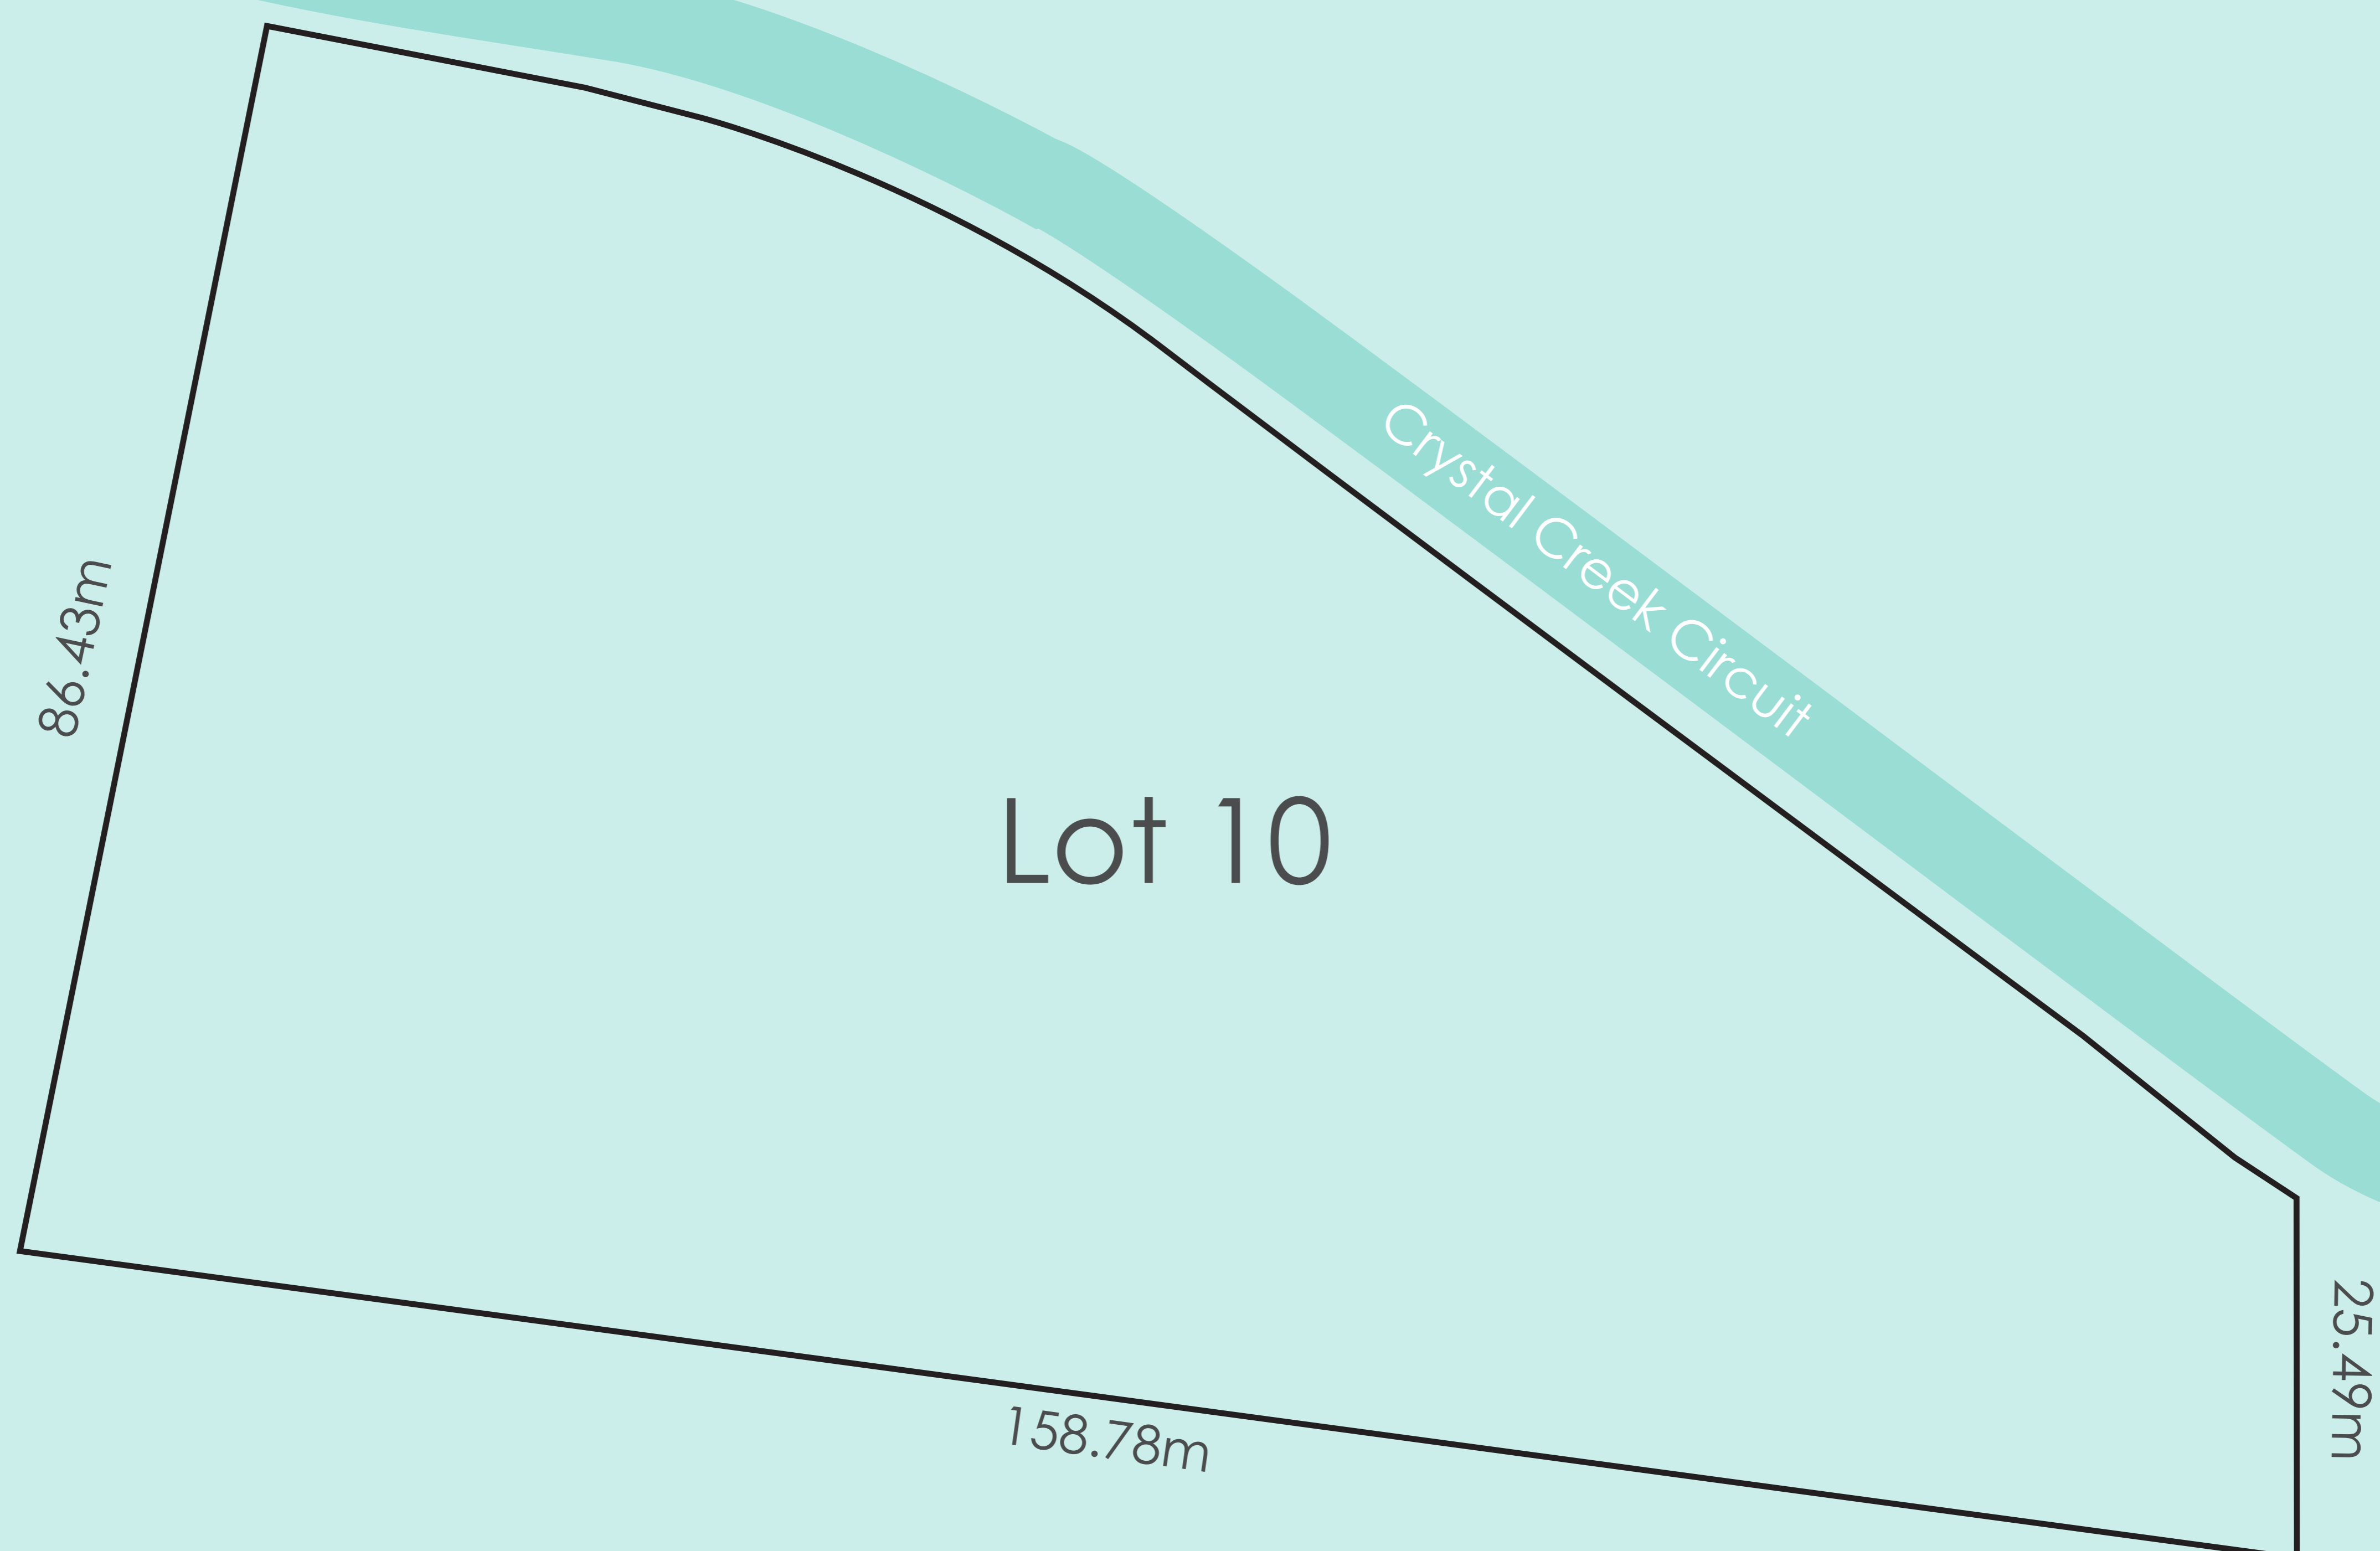

For Sale.

Coorabell Ridge

BYRON HINTERLAND LIFESTYLE

Lot 10

137 Crystal Creek Circuit, Coorabell

- 2.40 acres
- Elevated hinterland views
- North facing
- Contact Agent for information kit

James Elliott 0425 204 171
James.Elliott@au.knightfrank.com