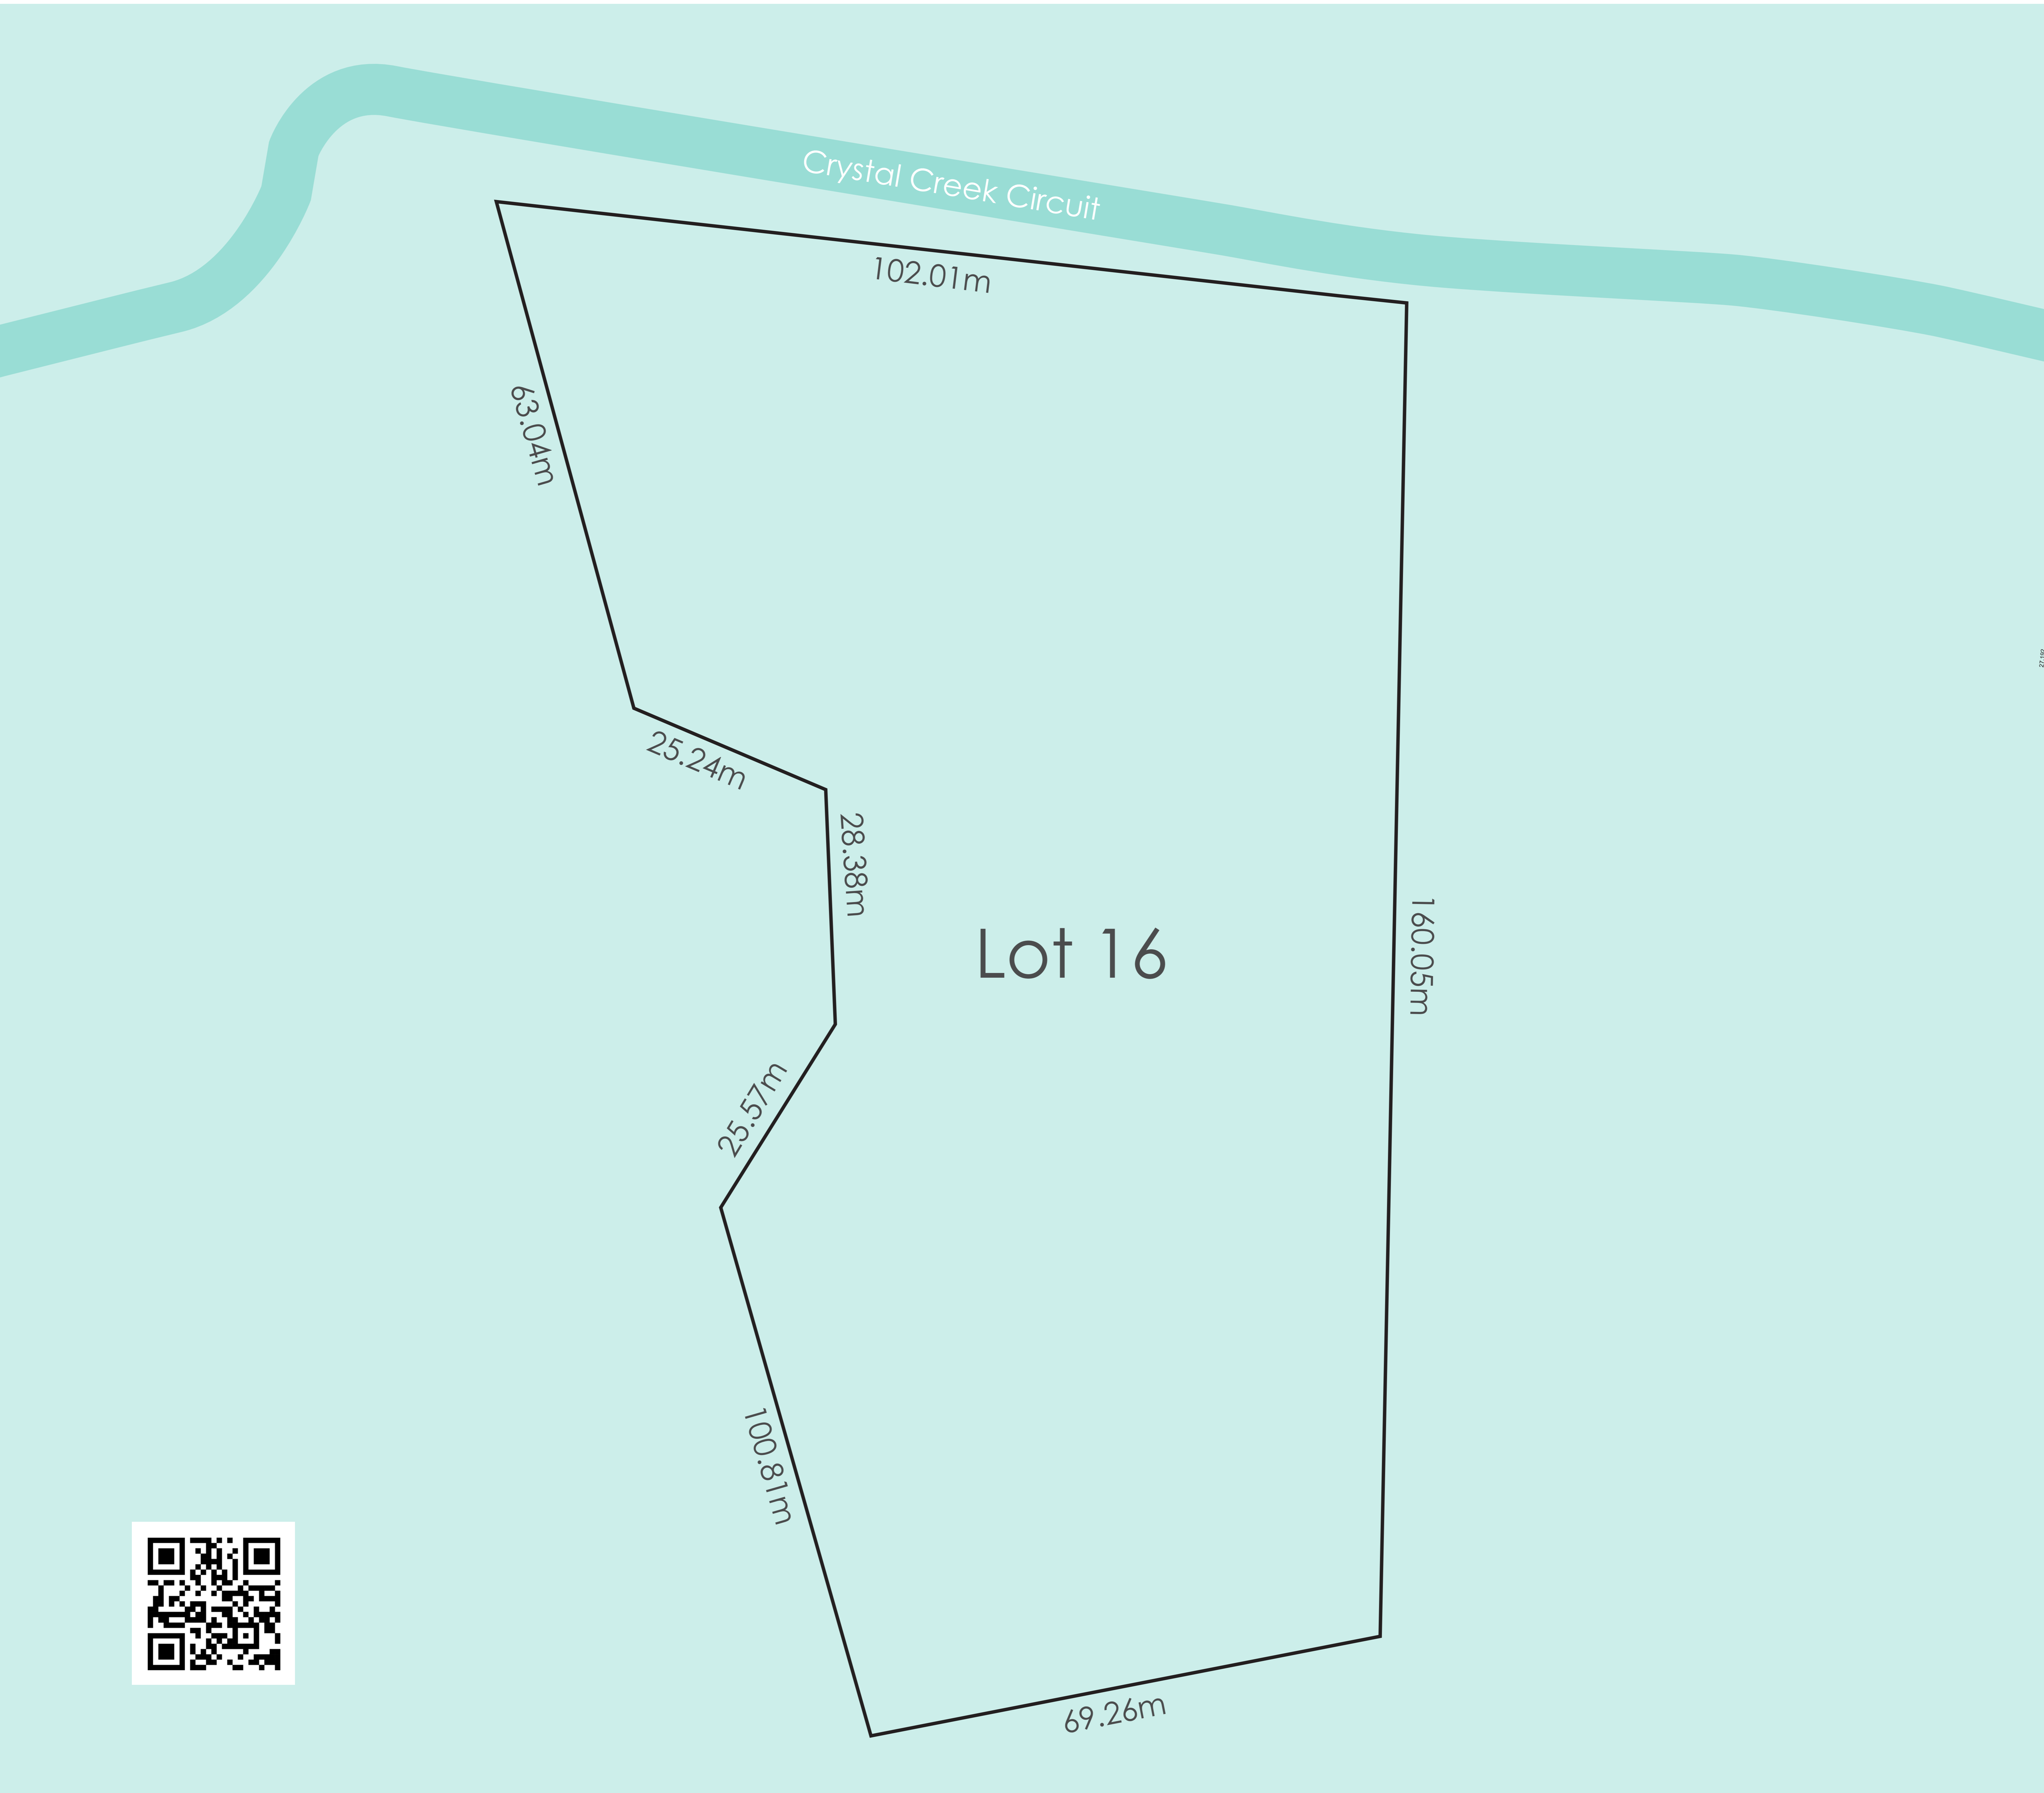

# For Sale.

  
**Coorabell Ridge**

BYRON HINTERLAND LIFESTYLE

## Lot 16

139 Crystal Creek Circuit, Coorabell

- 3.43 acres
- Elevated hinterland views
- North facing
- Contact Agent for information kit

**James Elliott** 0425 204 171

James.Elliott@au.knightfrank.com