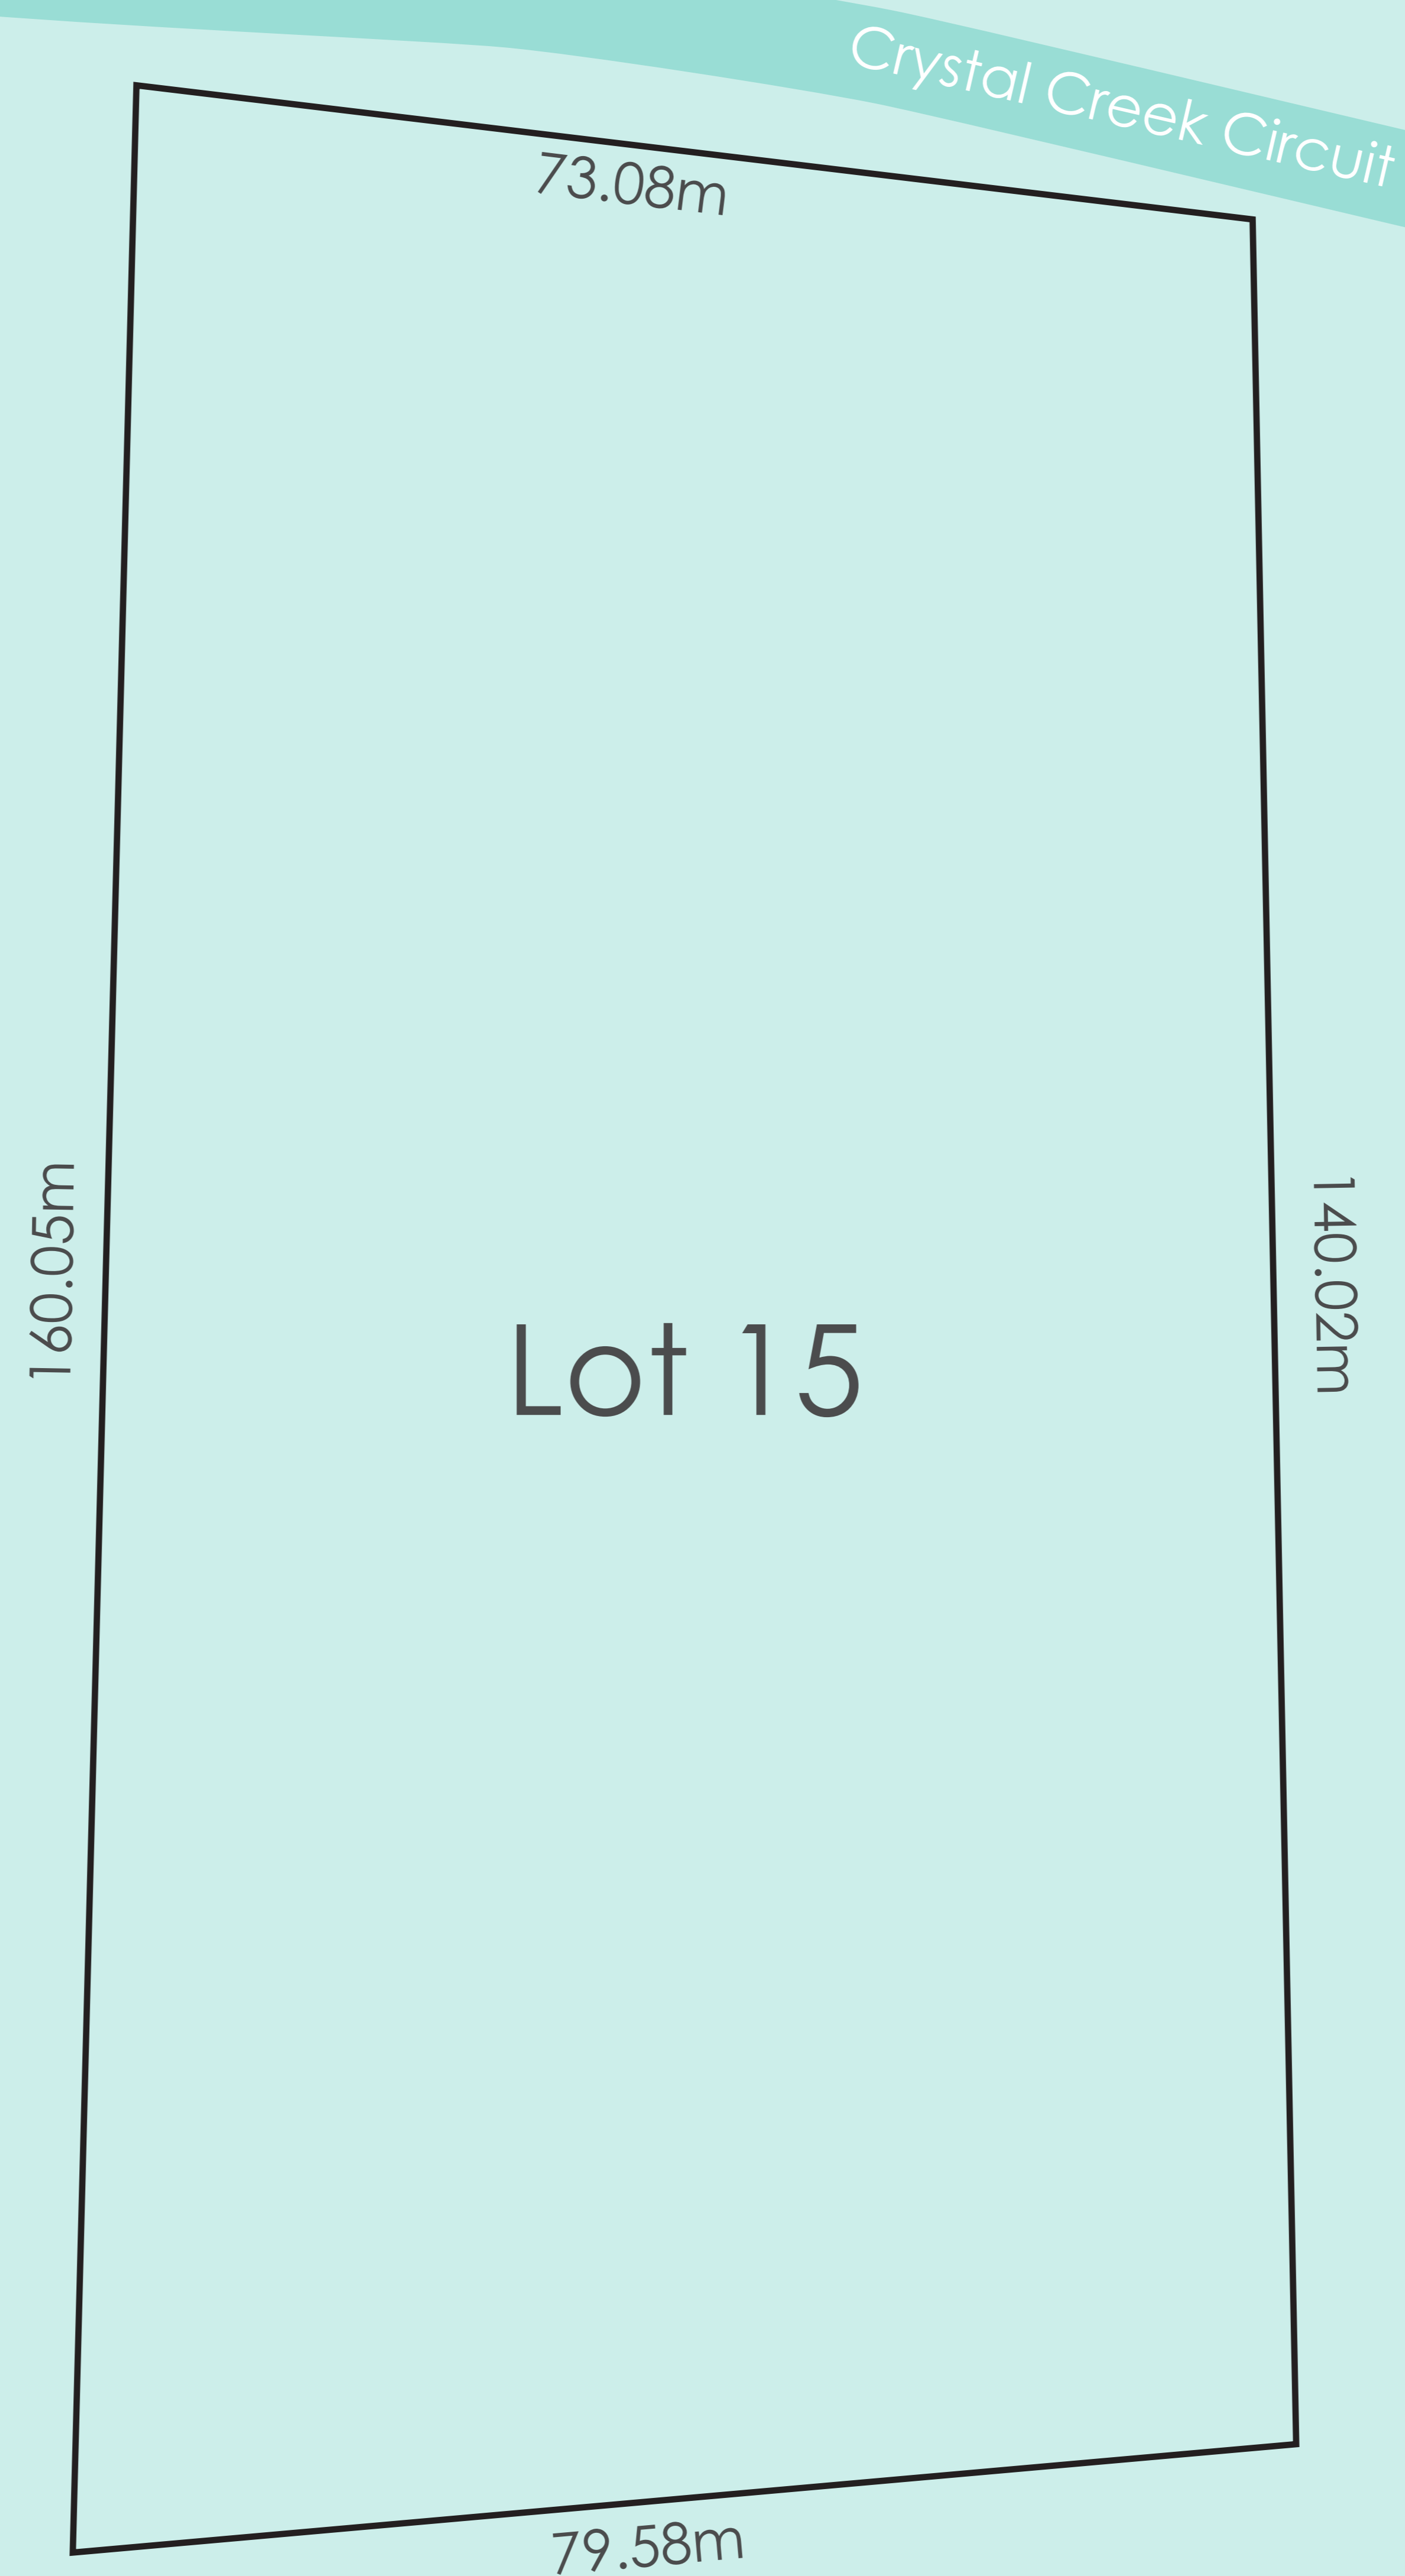

# For Sale.

  
Coorabell Ridge

BYRON HINTERLAND LIFESTYLE

## Lot 15

129 Crystal Creek Circuit, Coorabell

- 2.84 acres
- Elevated hinterland views
- North facing
- Contact Agent for information kit

**James Elliott** 0425 204 171  
James.Elliott@au.knightfrank.com