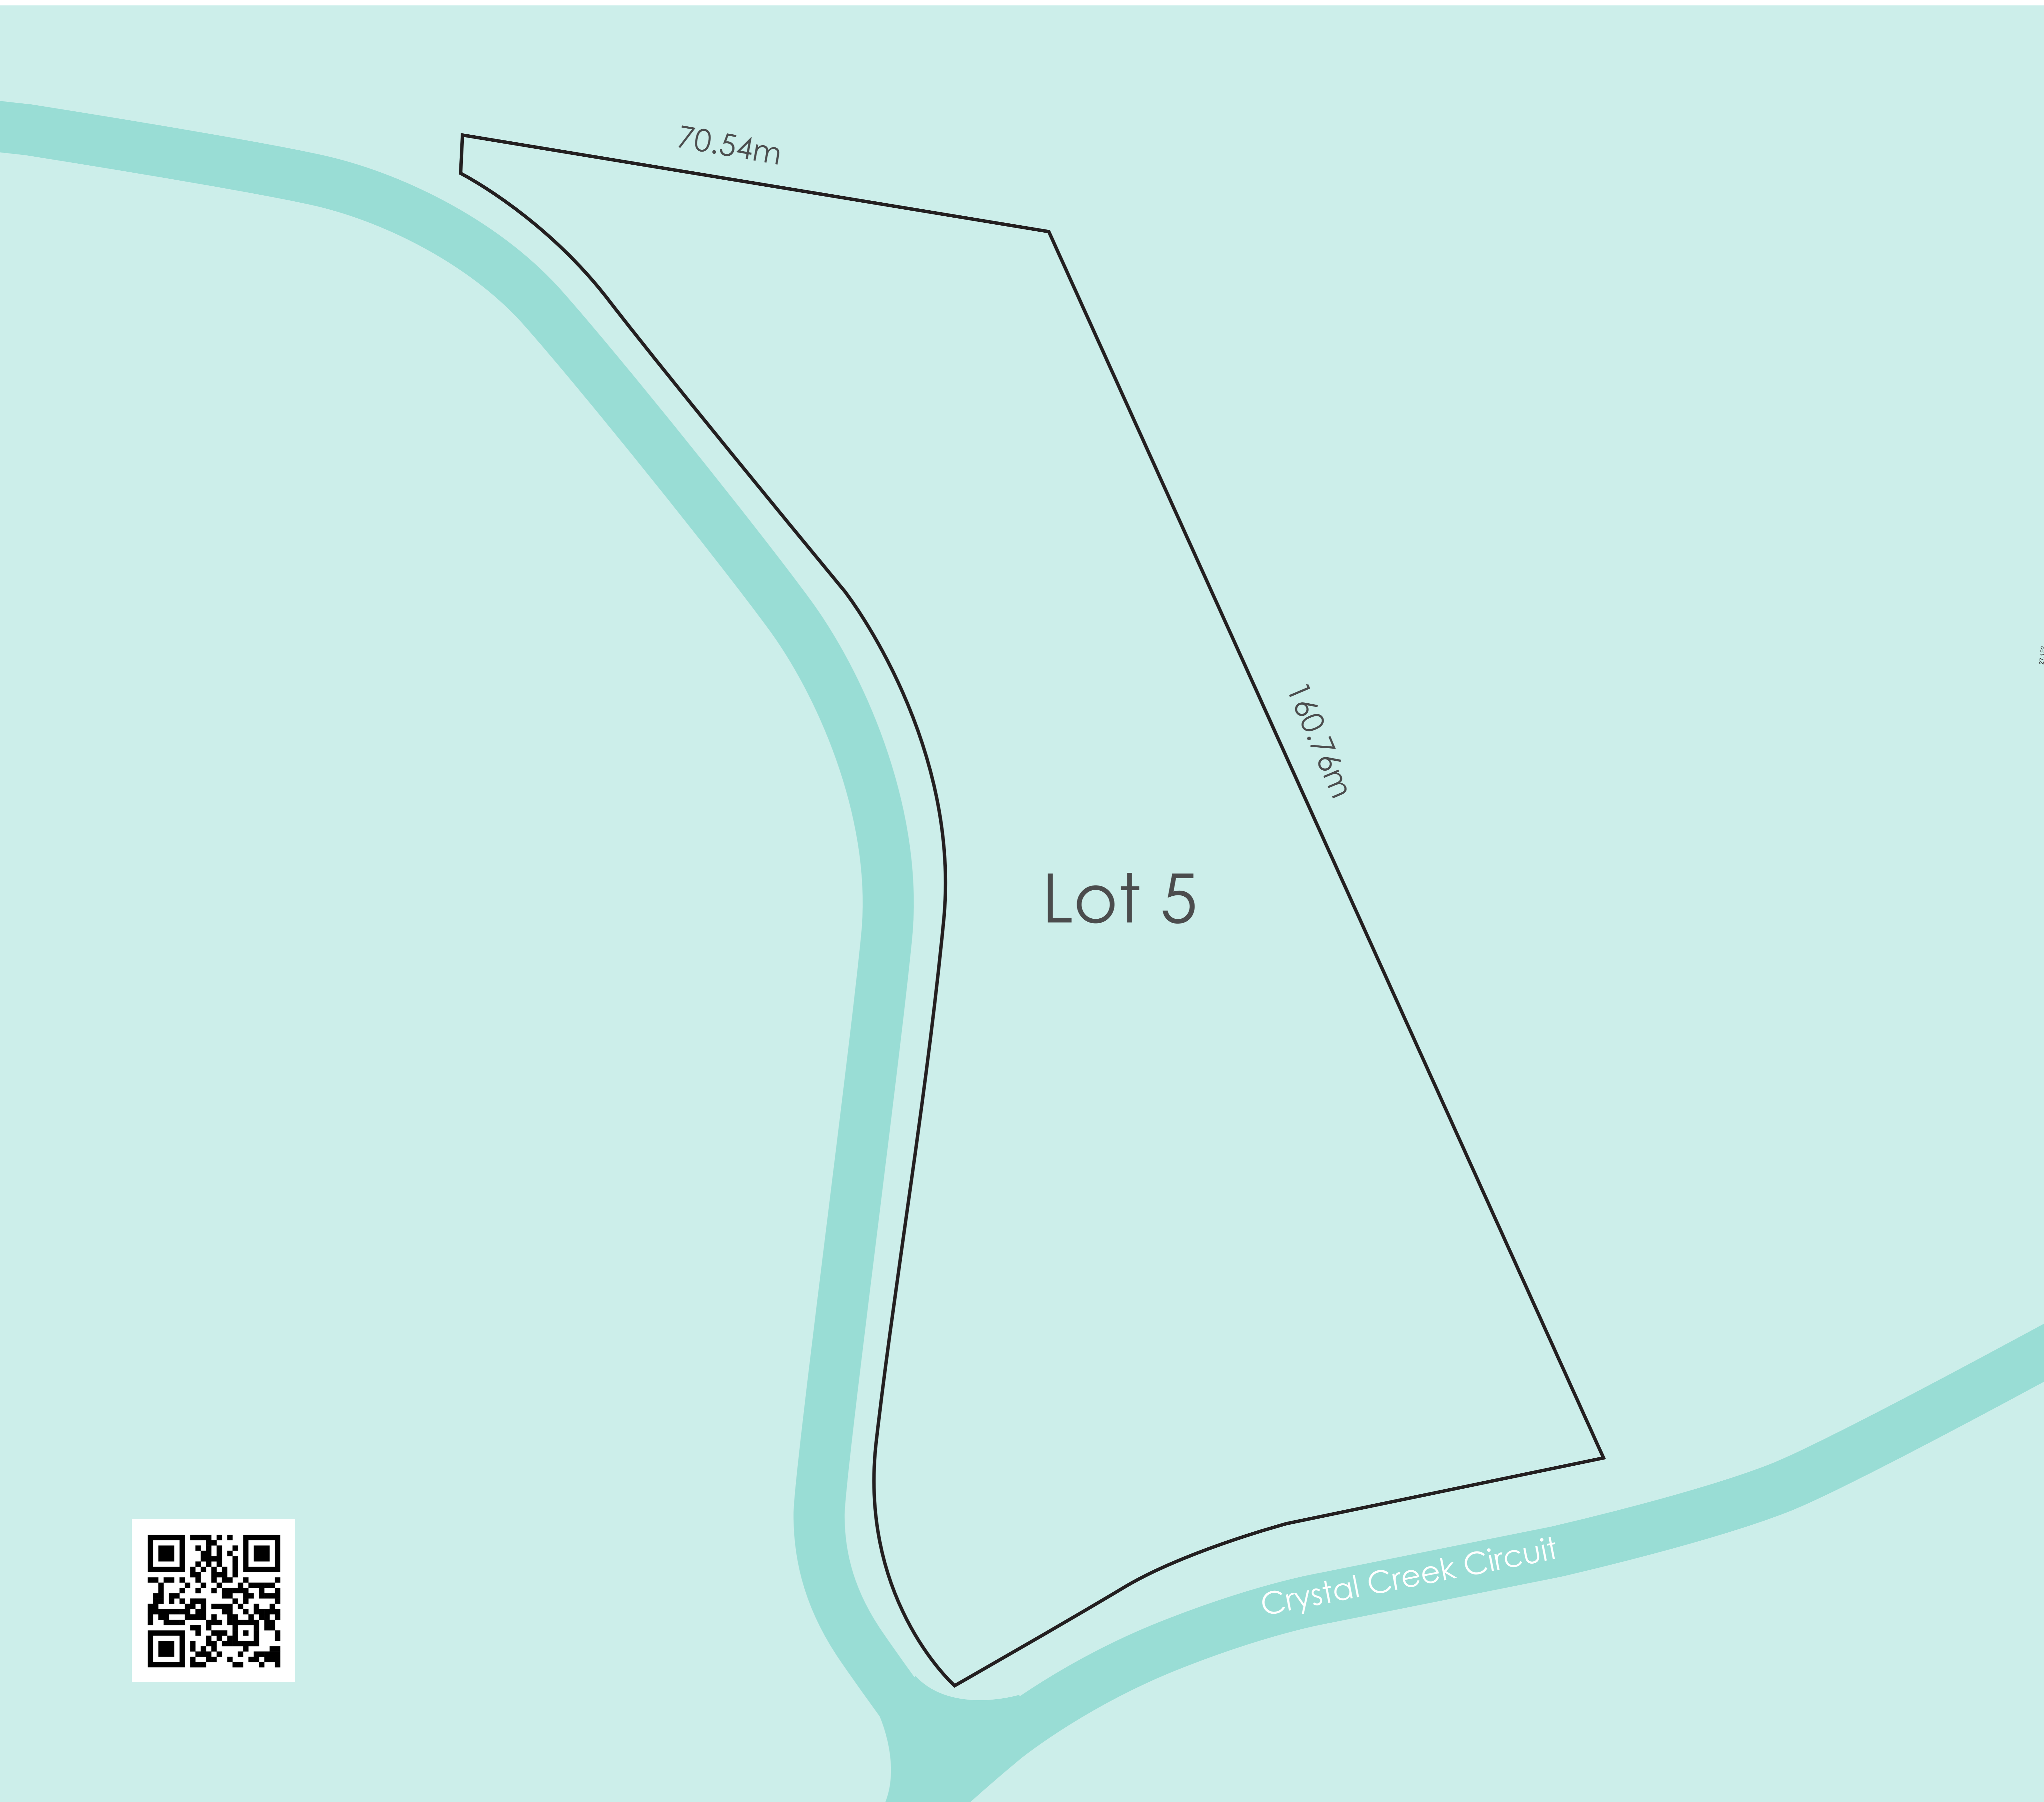

## Lot 5

92 Crystal Creek Circuit, Coorabell

- 2.38 acres
- Elevated hinterland views
- North facing
- Contact Agent for information kit

**James Elliott** 0425 204 171  
James.Elliott@au.knightfrank.com