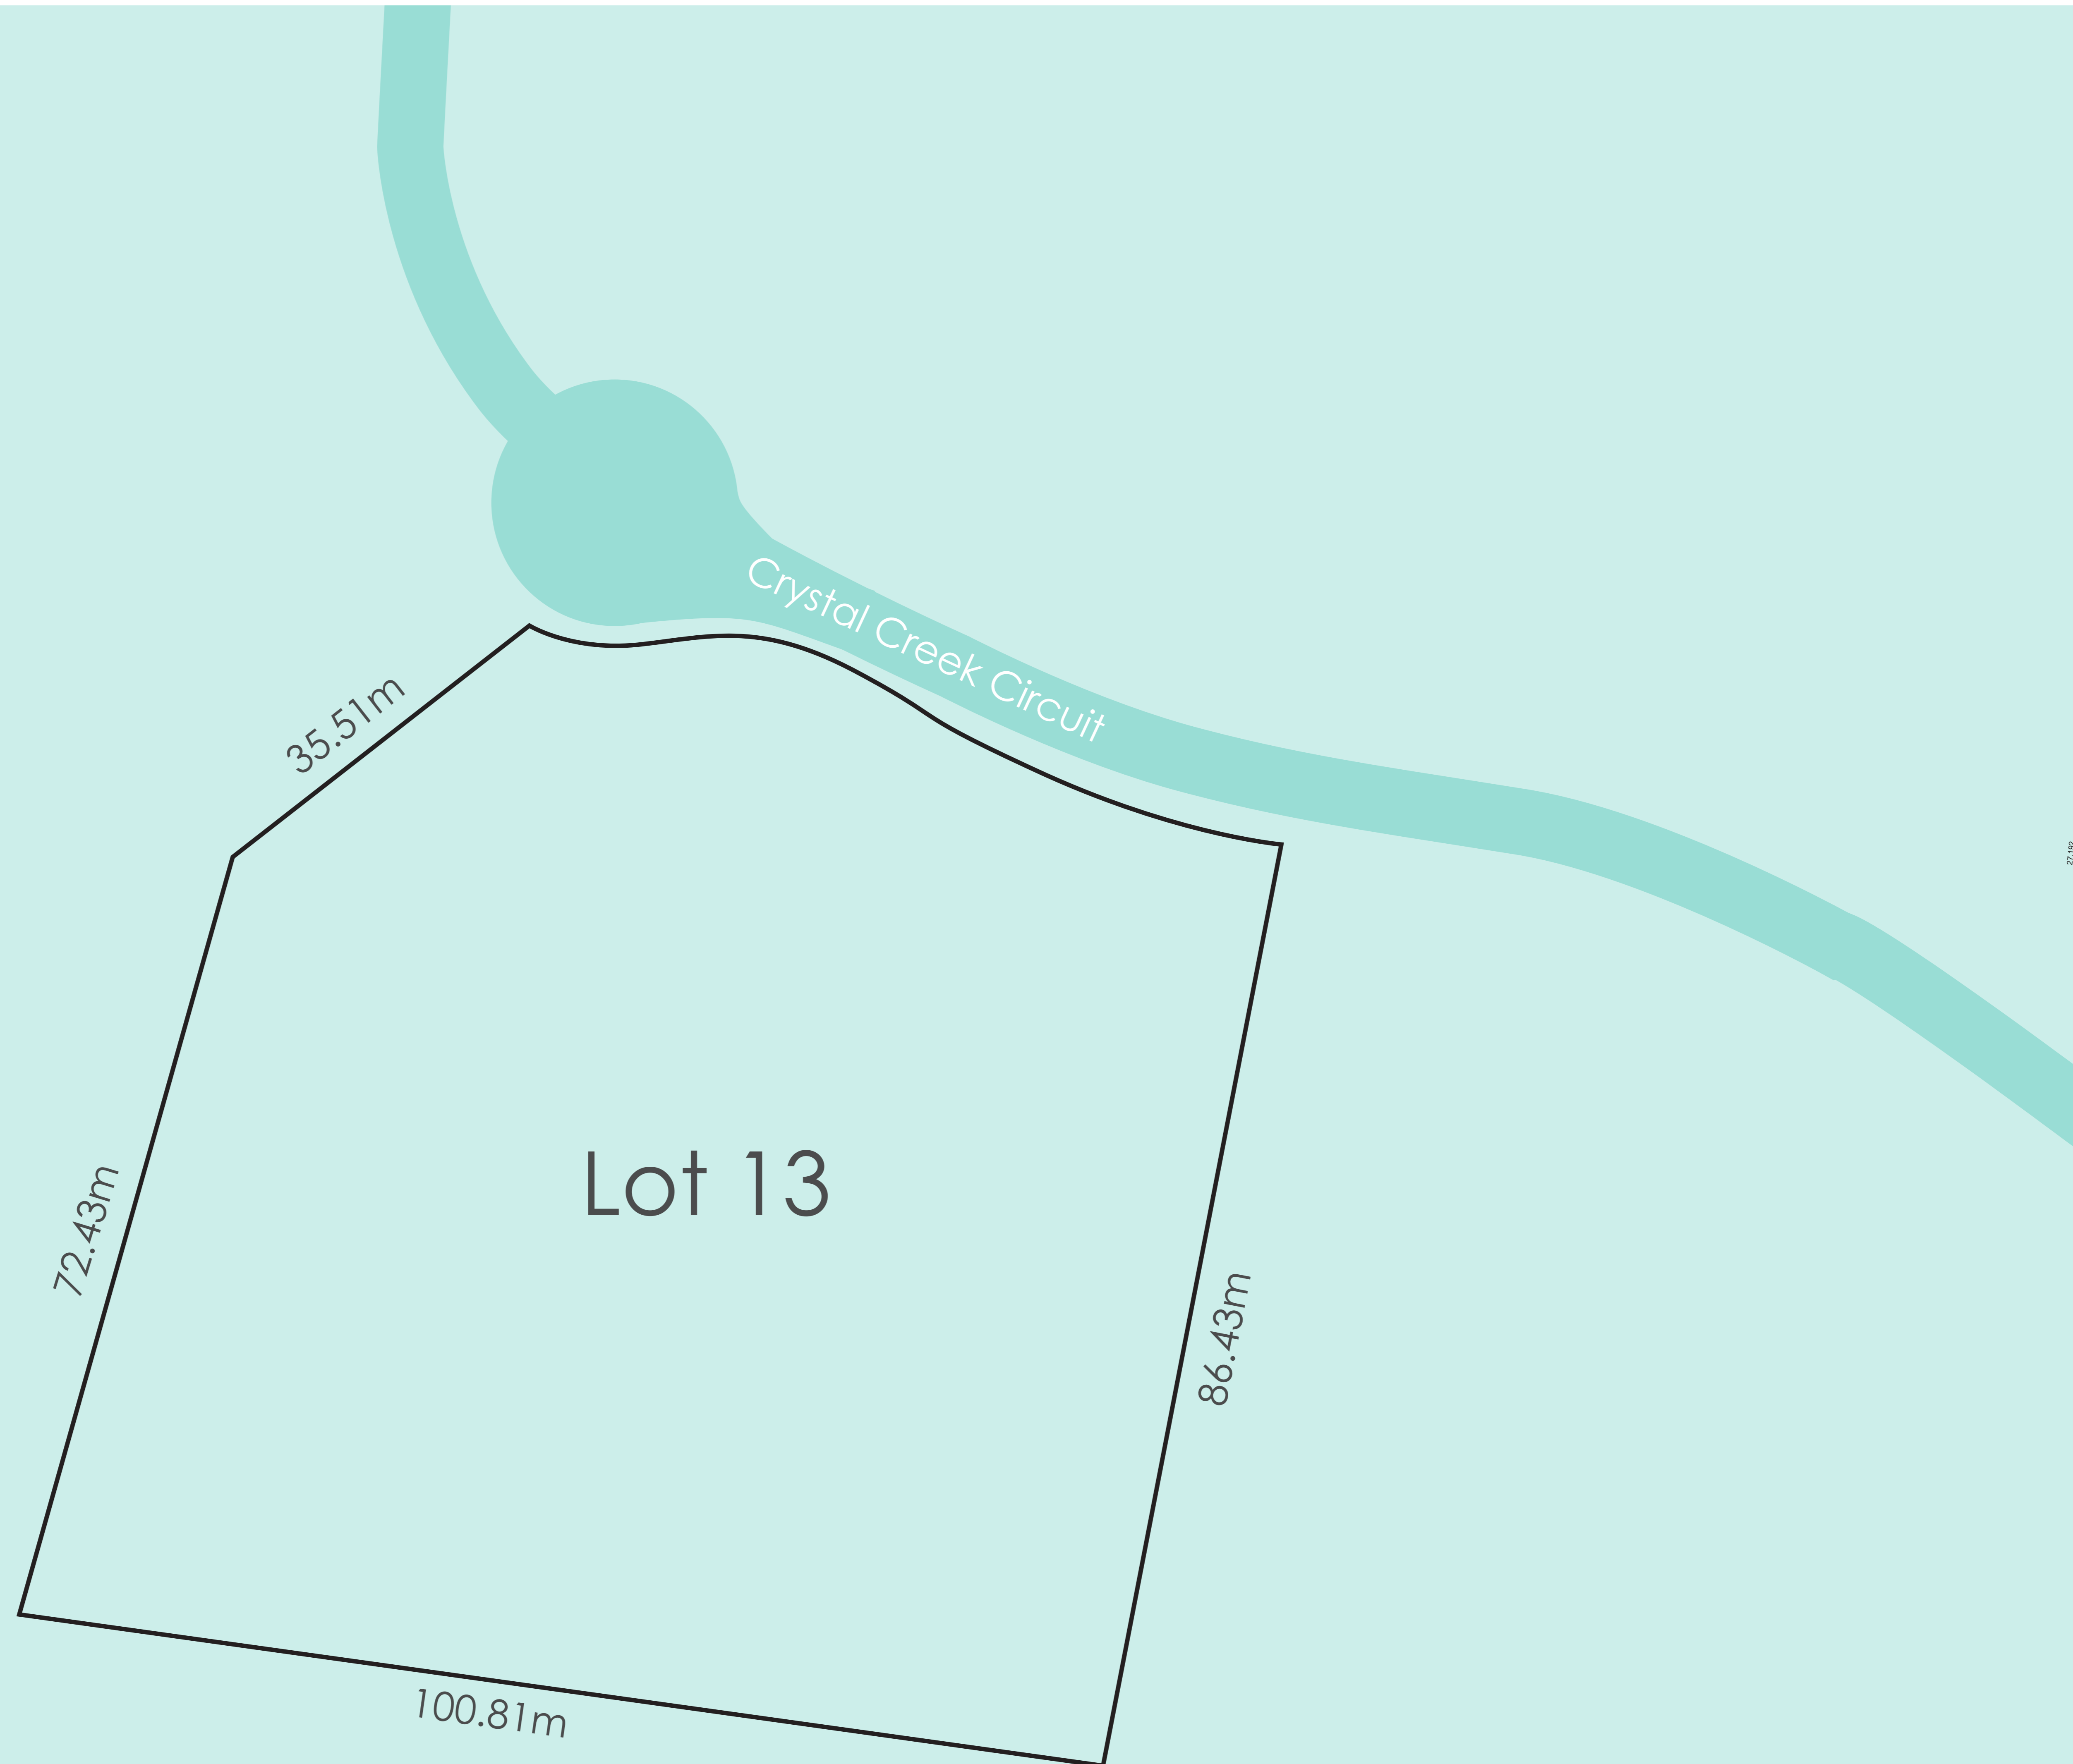

For Sale.

Coorabell Ridge

BYRON HINTERLAND LIFESTYLE

Lot 13

145 Crystal Creek Circuit, Coorabell

- 2.18 acres
- Elevated hinterland views
- North facing
- Contact Agent for information kit

James Elliott 0425 204 171
James.Elliott@au.knightfrank.com